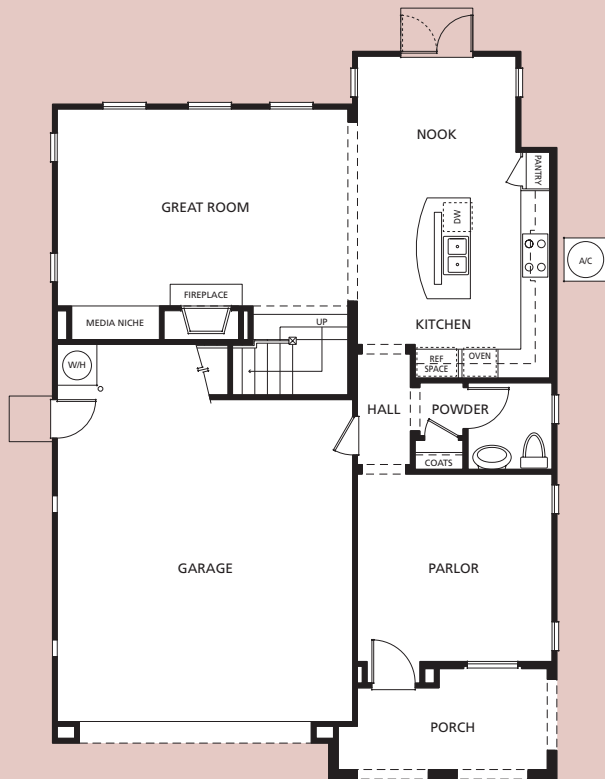

Monte Vista Plan One

Approximately 2,109 Square Feet

UNIT 501 - LOWER

UNIT 501 - UPPER

www.universityglenhomes.com

Plans are not to scale.