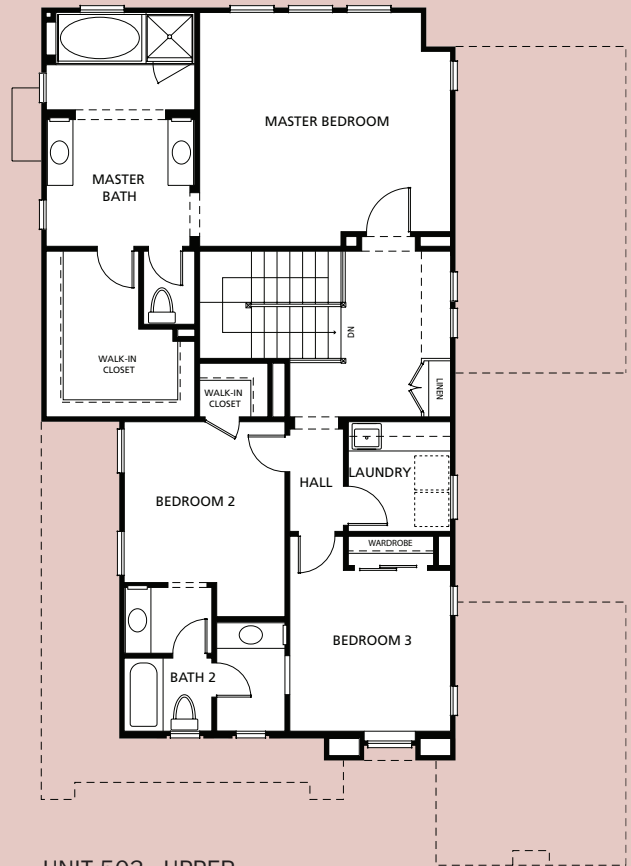

# Monte Vista Plan Three

Approximately 2,465 Square Feet

UNIT 503 - LOWER

UNIT 503 - UPPER

[www.universityglenhomes.com](http://www.universityglenhomes.com)

Plans are not to scale.