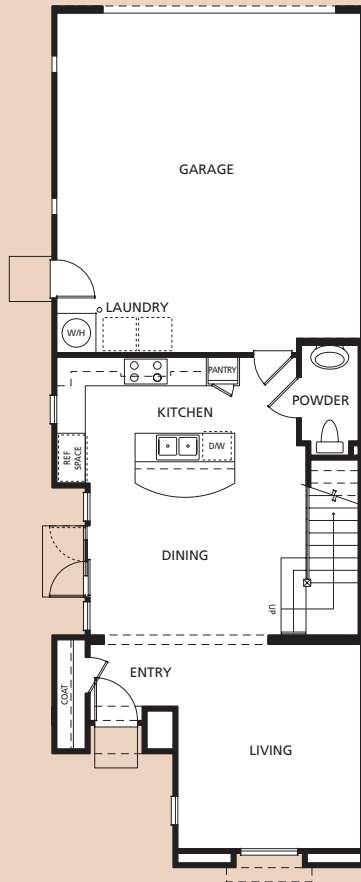

Rialto Plan One

Approximately 1,581 Square Feet

UNIT 251 - LOWER

UNIT 251 - UPPER

www.universityglenhomes.com

Plans are not to scale.