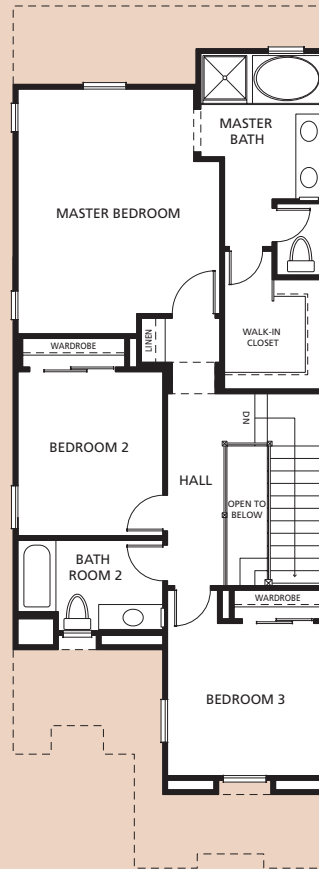

Rialto Plan One

Approximately 1,581 Square Feet

UNIT 251 - LOWER

UNIT 251 - UPPER

www.universityglenhomes.com

Plans are not to scale.