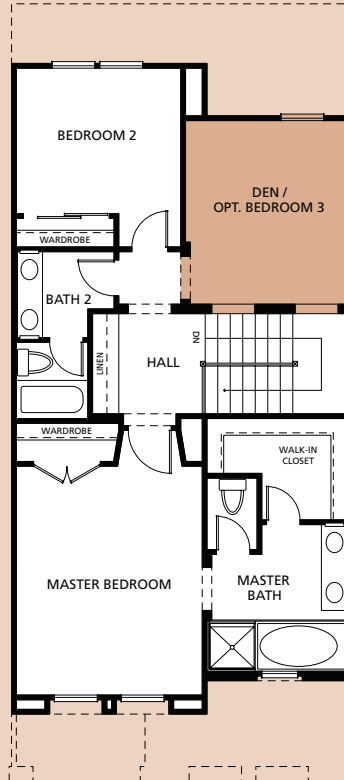

# Rialto Plan Two

Approximately 1,617 Square Feet

UNIT 252 - LOWER

UNIT 252 - UPPER

OPTIONAL BEDROOM 3