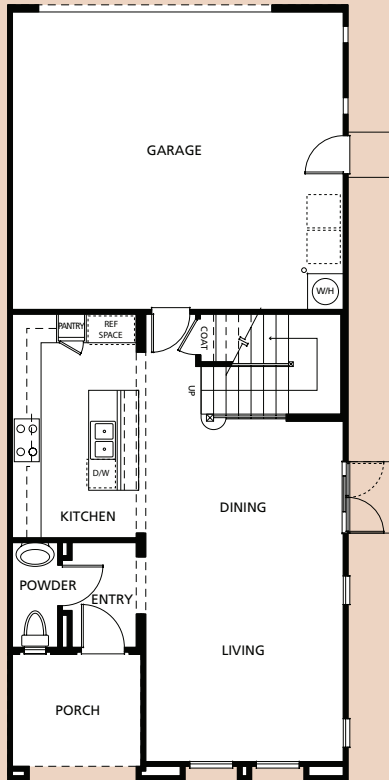

# Rialto Plan Two

Approximately 1,617 Square Feet

UNIT 252 - LOWER

UNIT 252 - UPPER

OPTIONAL BEDROOM 3