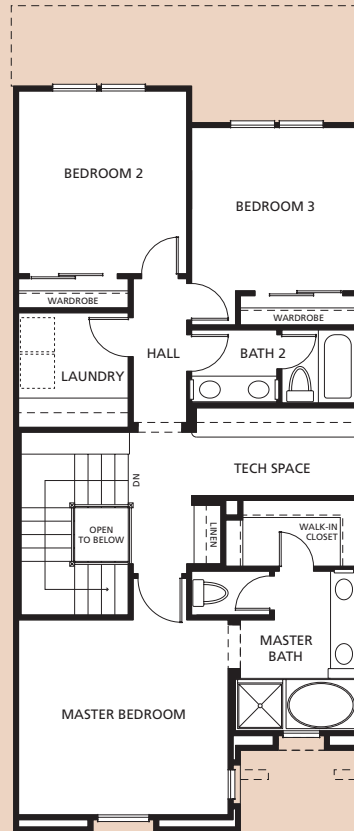

Rialto Plan Three

Approximately 1,790 Square Feet

UNIT 253 - LOWER

UNIT 253 - UPPER

www.universityglenhomes.com

Plans are not to scale.