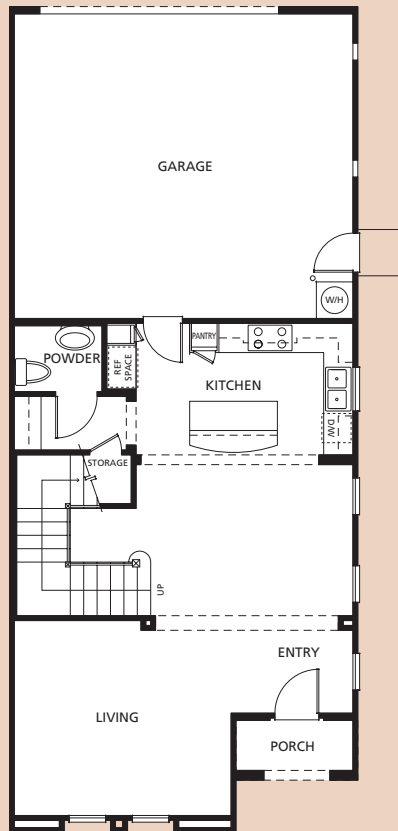

Rialto Plan Three

Approximately 1,790 Square Feet

UNIT 253 - LOWER

UNIT 253 - UPPER

www.universityglenhomes.com

Plans are not to scale.