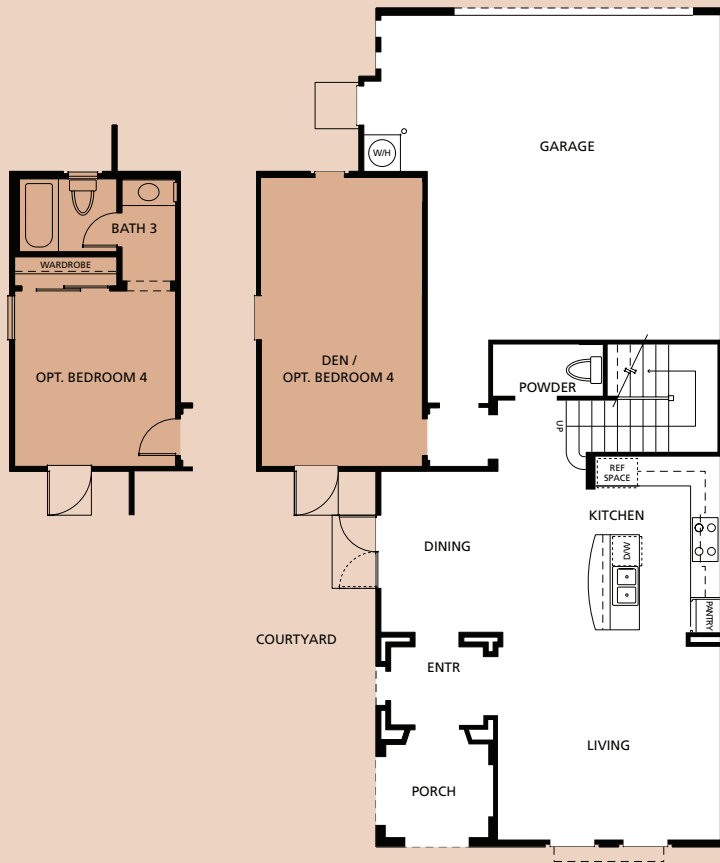

Rialto Plan Four

Approximately 2,045 Square Feet

UNIT 254 - LOWER

UNIT 254 - UPPER

www.universityglenhomes.com

Plans are not to scale.