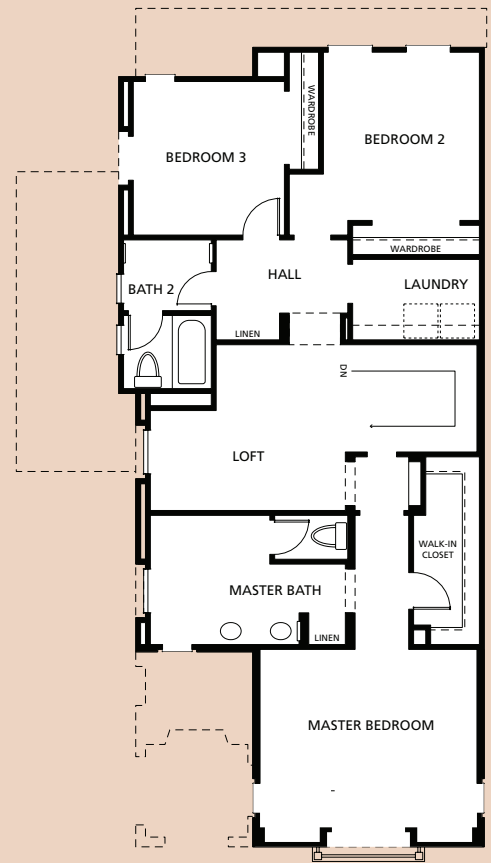

Rialto Plan Four

Approximately 2,045 Square Feet

UNIT 254 - LOWER

UNIT 254 - UPPER

www.universityglenhomes.com

Plans are not to scale.