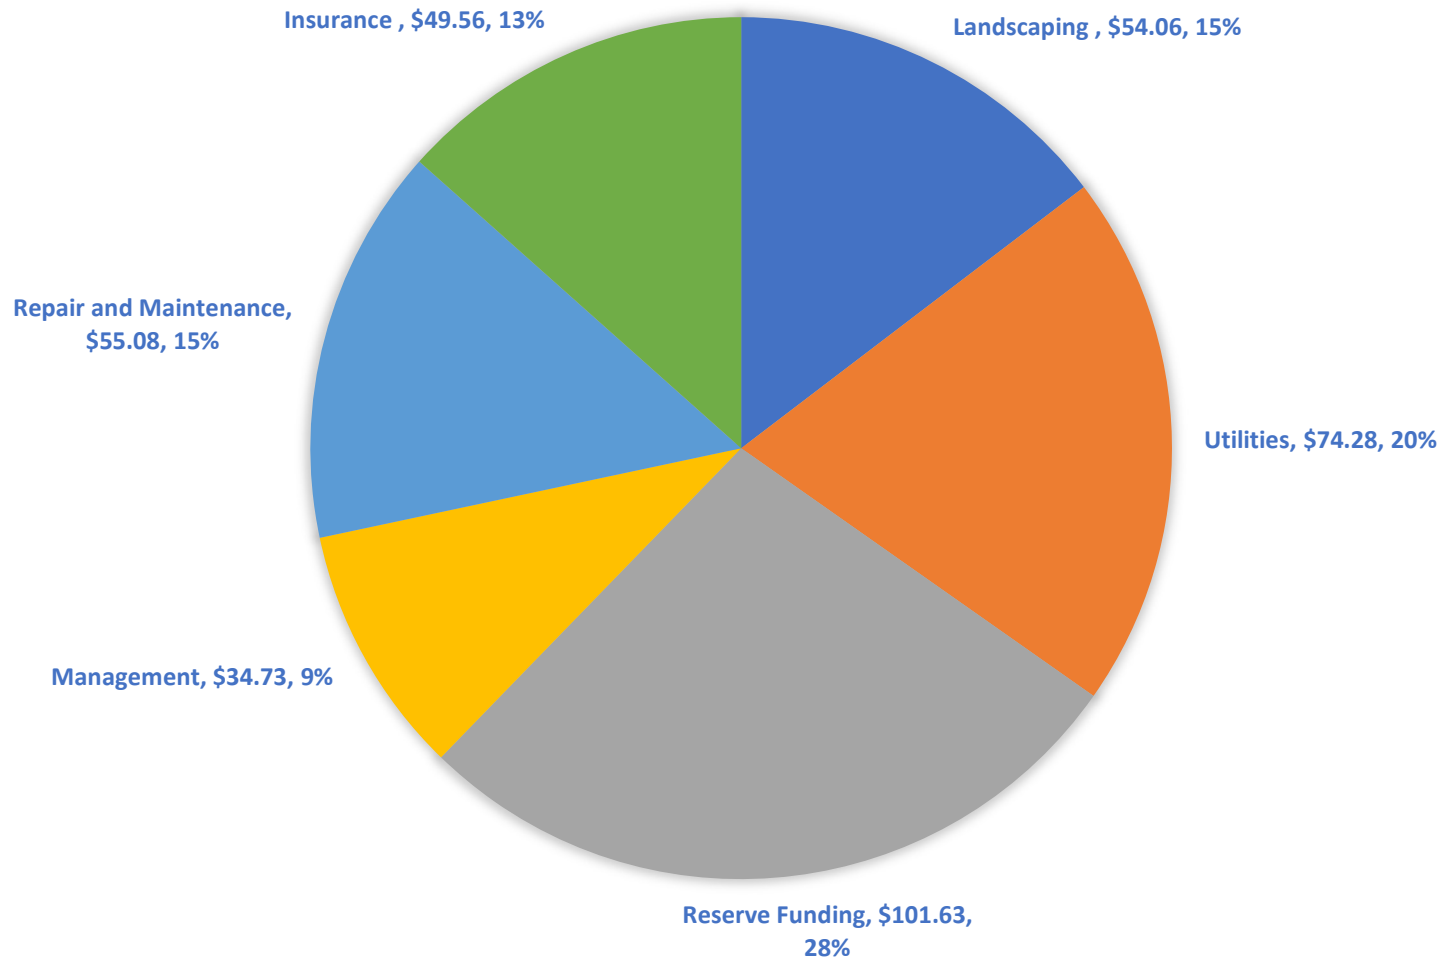

**TOWNHOME CAM FEE ALLOCATION \$369.34 CAM FEE PER MONTH FY 2021 - 2022**

**SINGLE FAMILY CAM FEE ALLOCATION \$232.22 CAM FEE PER MONTH FY  
2021- 2022**